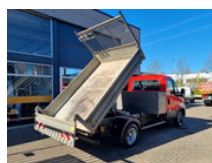

Iveco Daily 35C12 116pk Stalen Kipper GVW 3500kg Euro 6

General features

Brand	Iveco
Model	Daily
Subcategory	Tipper < 3.5 t
Licence plate	649356
Odometer reading	124.506km
Construction year	2019
Date of first registration	10-12-2019
Color	Red
Condition	Used
General condition	Very good
Fuel	Diesel
Emission class	Euro 6
Reference	649356

Characteristics

Empty weight	2.512kg
Load capacity	988kg
GVW	3.500kg
Length	600cm
Width	207cm
Cabin	cabin.
Serial number	ZCFC435810D649356
Cylinder contents	2.287cc

Iveco Daily 35C12 116pk Stalen Kipper GVW 3500kg Euro 6

Technical specifications

Number of axes	2
Axis configuration	4x2
Transmission	Manual
Power	116hp

Description

VIDEO: <https://youtu.be/8tOhXP82b8> Very nice and neat Iveco Daily 35C12 2.3 116 hp Euro 6 Rear tipper / GVW 3500 kg
Towing capacity 3500 kg 124,000 km Dealer maintained Cargo space interior dimensions: L. 2780 mm / W. 2002 mm / H. 400 mm
Technically and visually in very good condition