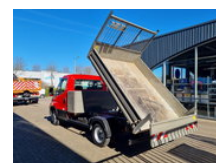

Iveco Daily 35C12 116pk Stalen Kipper GVW 3500kg Euro 6

General features

Brand	Iveco
Model	Daily
Subcategory	Tipper < 3.5 t
Licence plate	649356
Odometer reading	124.506km
Construction year	2019
Date of first registration	10-12-2019
Color	Red
Condition	Used
General condition	Very good
Fuel	Diesel
Emission class	Euro 6
Reference	649356

Characteristics

Empty weight	2.512kg
Load capacity	988kg
GVW	3.500kg
Length	600cm
Width	207cm
Cabin	cabin.
Serial number	ZCFC435810D649356
Cylinder contents	2.287cc

Iveco Daily 35C12 116pk Stalen Kipper GVW 3500kg Euro 6

Technical specifications

Number of axes	2
Axis configuration	4x2
Transmission	Manual
Power	116hp

Description

VIDEO: <https://youtu.be/8tOhXP82b8> Very nice and neat Iveco Daily 35C12 2.3 116 hp Euro 6 Rear tipper / GVW 3500 kg
Towing capacity 3500 kg 124,000 km Dealer maintained Cargo space interior dimensions: L. 2780 mm / W. 2002 mm / H. 400 mm
Technically and visually in very good condition